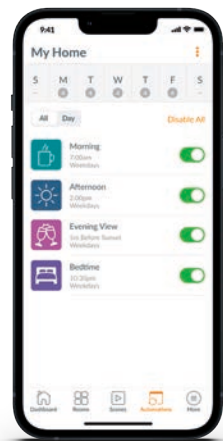

Incredible Convenience

Achieve your perfect light automatically—morning, noon and night

Effortless Control

Compatible with voice assistants and many home automation systems*

Privacy and Security

Schedule shades to move automatically, when you're home or away