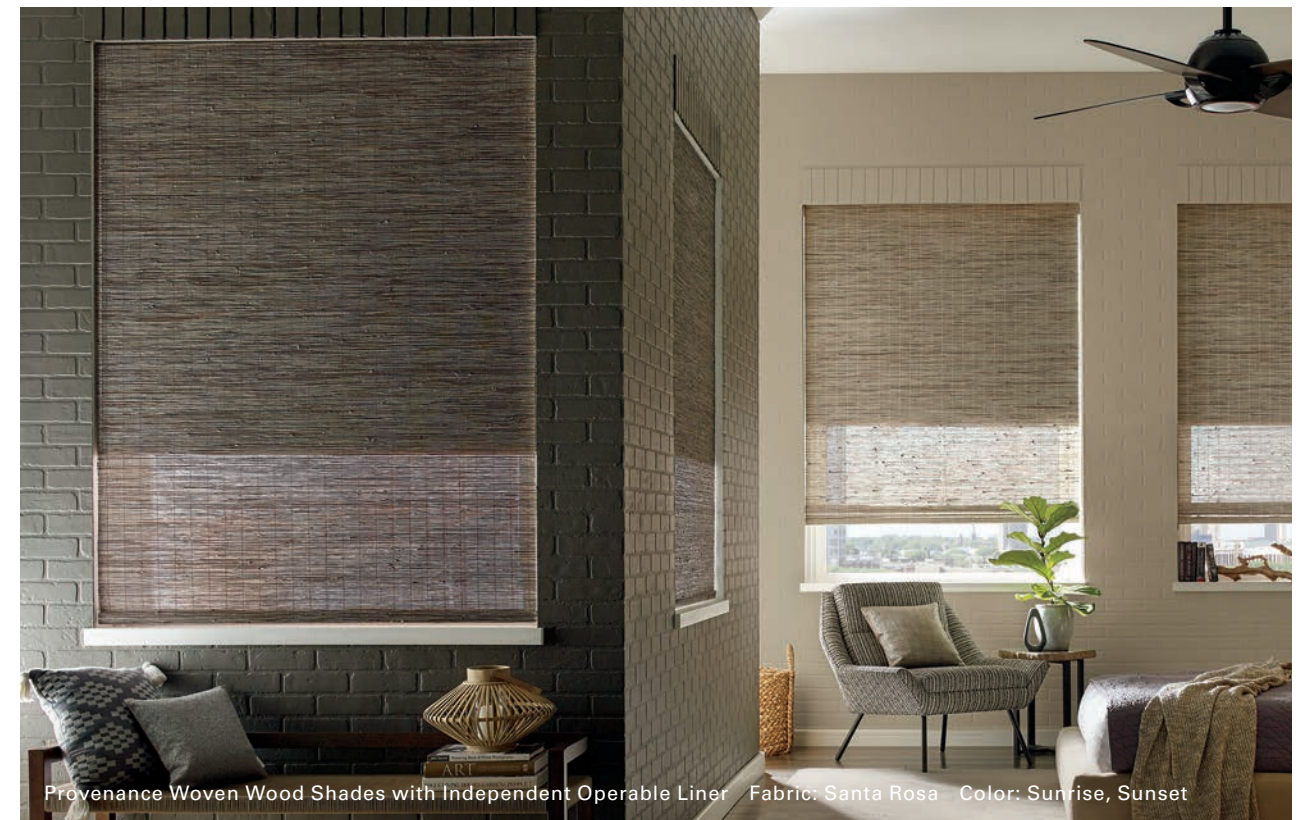

Orientation: Horizontal
Width: 12"-107"
Height: 16"-120"
Motorization options: Yes
Specialty shape options: No

Designer Banded Shades Fabric: Buckingham Color: Organza

Designer Banded Shades Fabric: South Beach Color: Platinum

Designer Banded Shades Fabric: Evoke Color: Glow

Provenance® Woven Wood Shades

Provenance® Woven Wood Shades bring an organic style to your home. Handcrafted, natural materials are artistically woven to create a design story of light, texture and color for every window. Customize your light and privacy throughout the day with the optional Independent Operable Liner featuring an energy-efficient honeycomb fabric.

Orientation: Horizontal
Width: 12"-144"
Height: 16"-108"
Motorization options: Yes
Specialty shape options: Yes

Provenance® Woven Wood Shades Fabric: Calliope Color: Santorini

Provenance Woven Wood Shades Fabric: Mindanao Color: Graphite