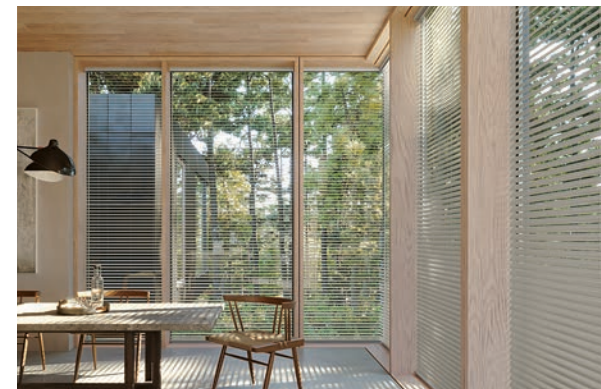

Vertical Blinds and Panel Tracks

Select from wider, more contemporary fabric panels to softly curved vanes that mimic drapery, all of them ideal for wide window expanses and sliding-glass doors.

Horizontal Blinds

Handcrafted with an array of finish options in wood, alternative wood or aluminum slats, horizontal blinds offer timeless design.

Silhouette® Window Shadings

Silhouette® Window Shadings, with S-shaped vanes, help shape ambient light and shadow. This design, along with a host of beautiful fabrics, diffuses and softens harsh sunlight. Silhouette ClearView® shadings maximize your view with a unique sheer combination and superior view-through. Silhouette Halo™ shadings, our newest innovation, feature unique, dual-layer fabric vanes that rotate—up, down or anywhere in between, giving you precise light control and privacy and eliminating harsh shadowing. All Silhouette shadings feature soft fabric vanes suspended between two sheers that you can tilt to achieve your desired privacy, as well as UV protection for your floors and furnishings.